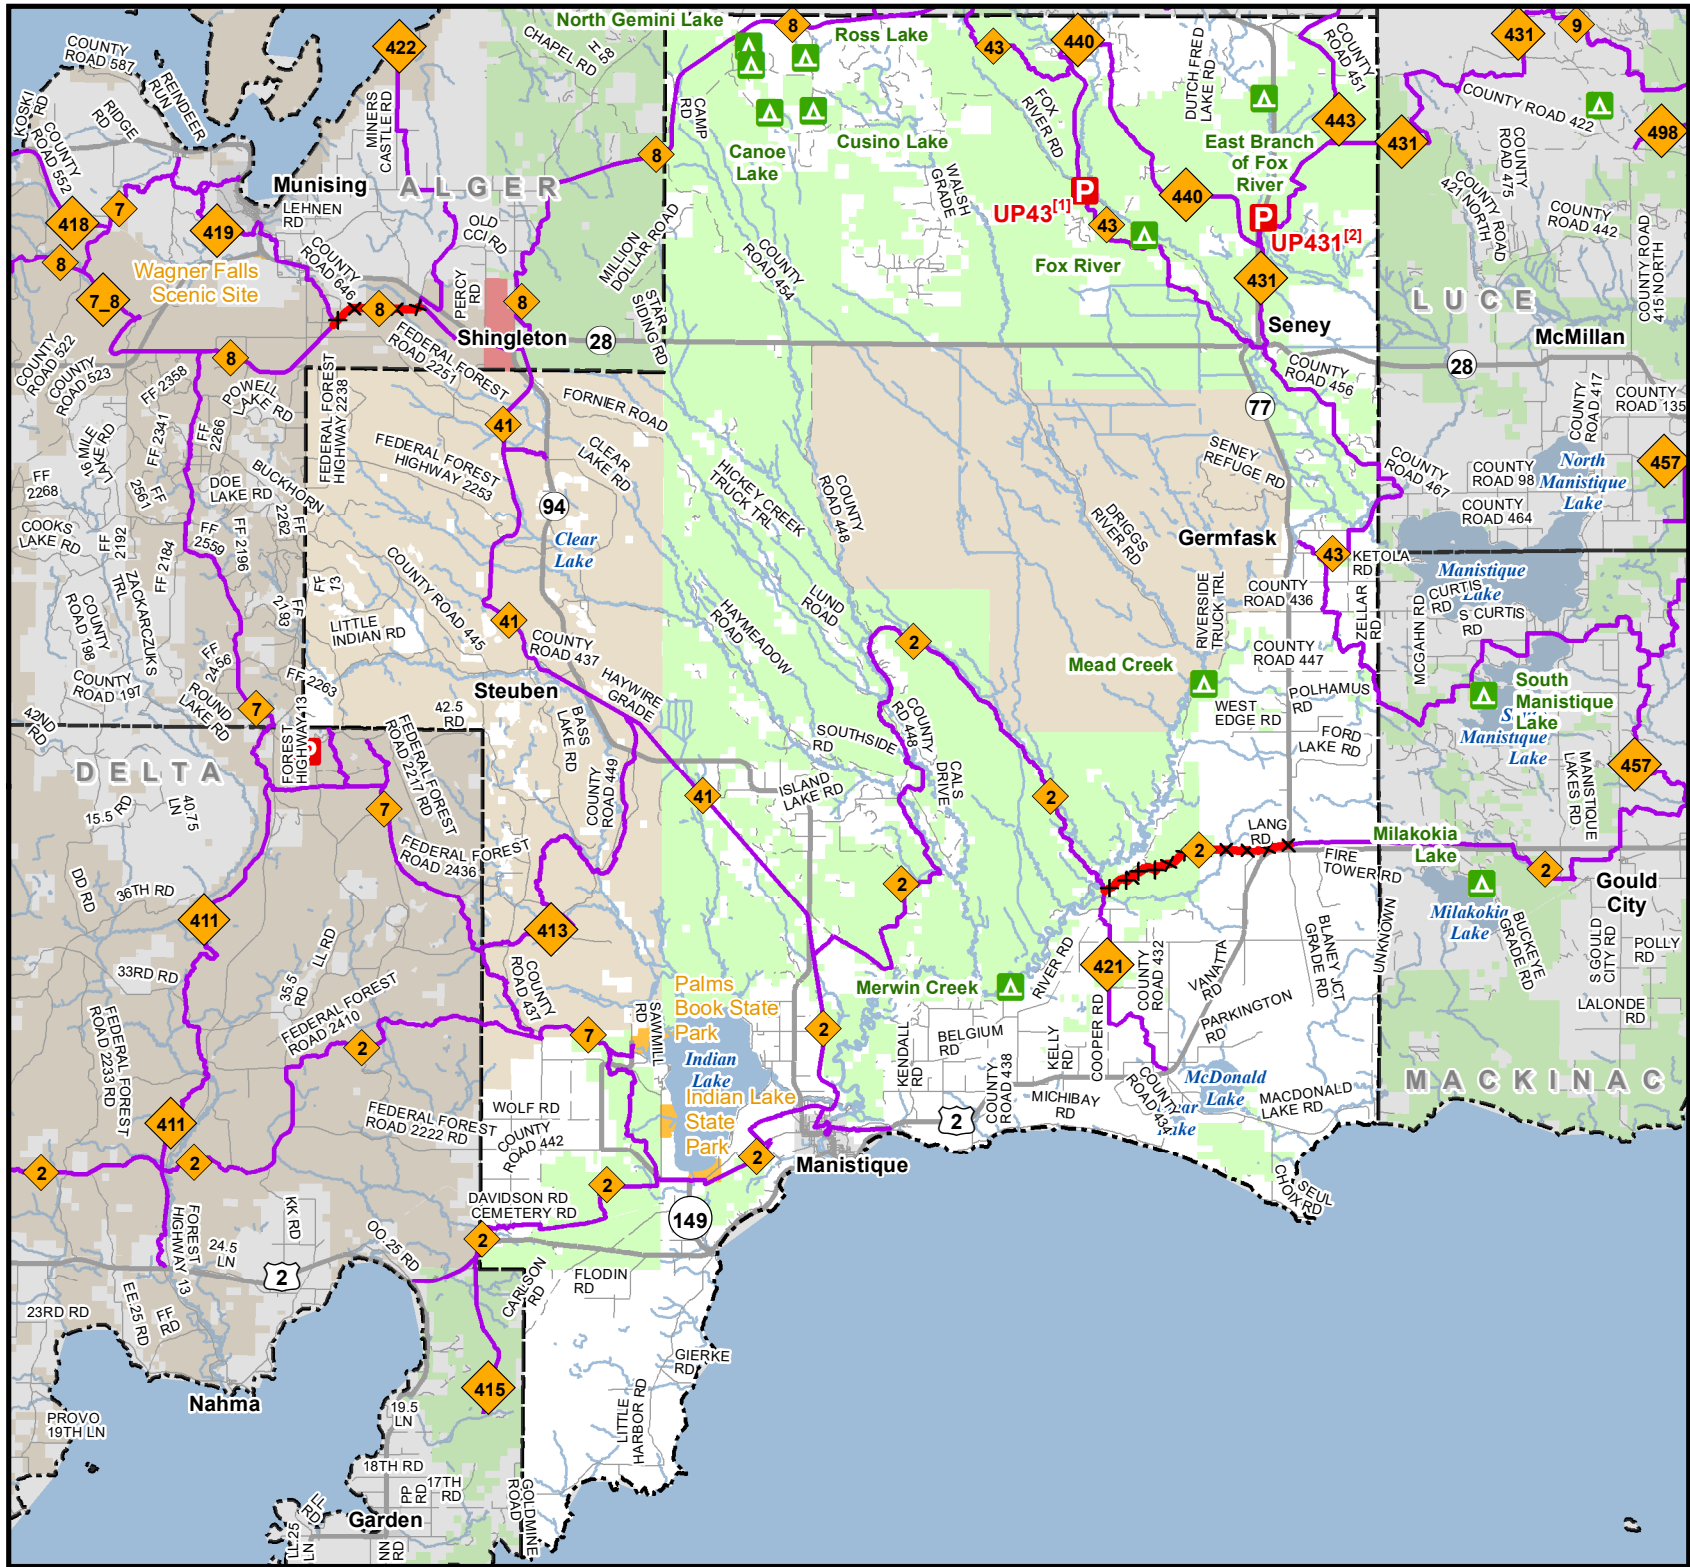

Michigan Department of Natural Resources Designated Snowmobile Trails

Schoolcraft County
Updated: 10/23/2020

0 1 2 Miles

- P Parking Lot
- ▲ State Forest Campground
- X Closed Snowmobile Trail
- Designated Snowmobile Trails
- Highway
- Paved Road
- Gravel or Dirt Road
- State Park Boundary
- State Forest Land
- State Game Area
- Federal Land
- Lakes and Rivers
- City or Village
- County Boundary Outline

UP43^[1] Southside Fox River Rd SE of Int with Wagner Taylor Dam Rd.

UP431^[2] Eastside M-77, North of Int with Reservoir Dam Rd

Michigan.gov/Snowmobiling