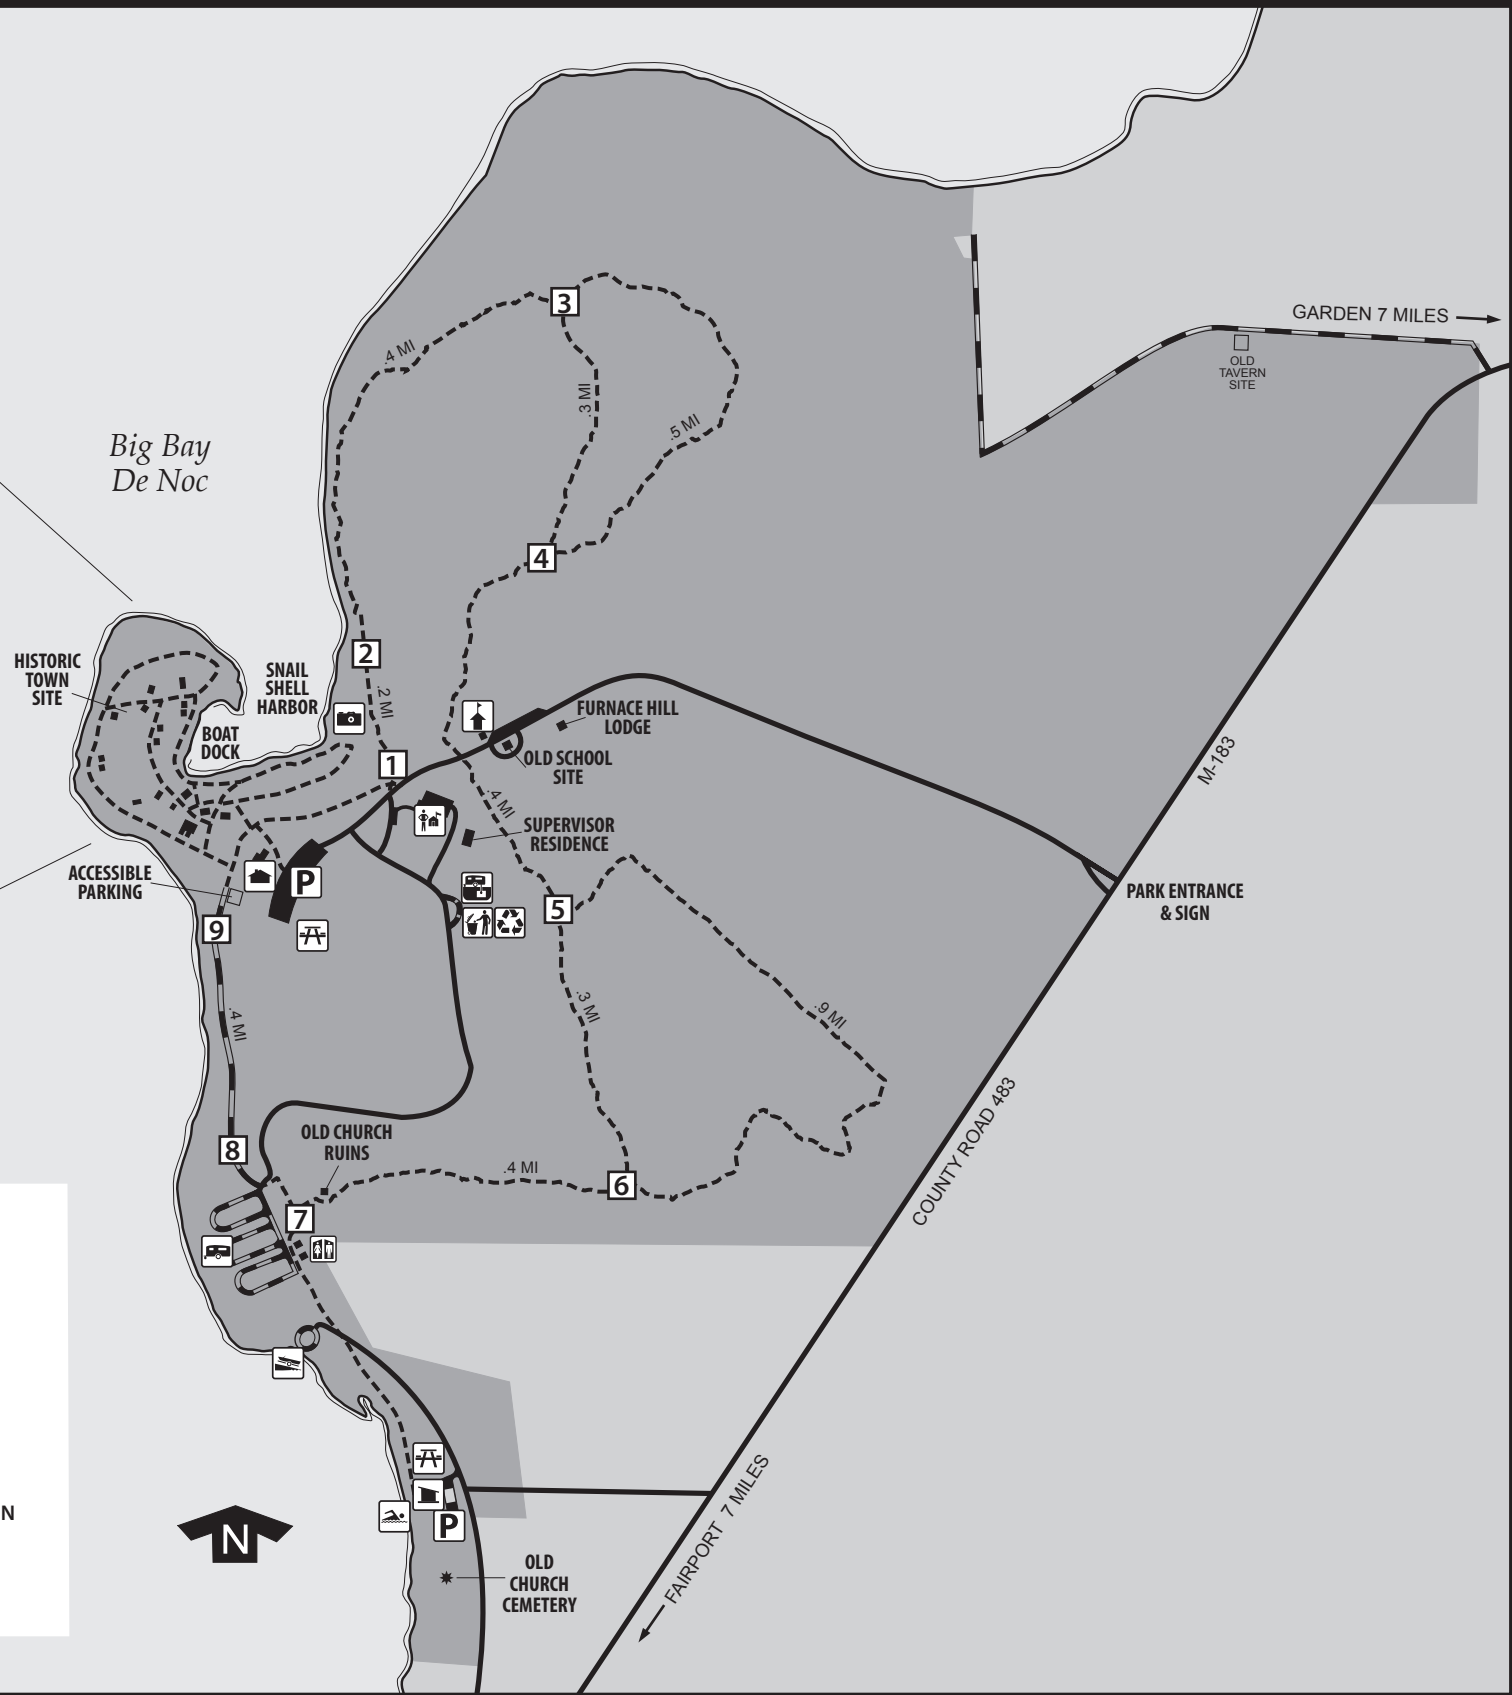

Fayette Historic State Park

LEGEND

- | | |
|-------------------------------|--------------------|
| PAVED ROAD | PARKING |
| GRAVEL ROAD | PICNIC AREA |
| FOOT, BICYCLE & X-C SKI TRAIL | BEACH |
| PARK HEADQUARTERS | BOAT LAUNCH |
| CONTACT STATION | SCENIC OVERLOOK |
| VISITOR CENTER | SANITATION STATION |
| MODERN CAMPGROUND | TRASH |
| RESTROOMS/SHOWERS | RECYCLING |
| VAULT TOILETS | |